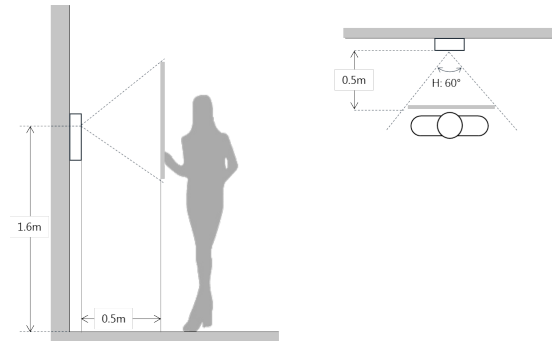

Network Protocol	TCP/IP
------------------	--------

General

Ingress Protection	IP65
Tamper Switch	1
Installation	Surface
Material	Tempered Glass
Power	DC 12V
Power Consumption	Standby ≤1W, Work ≤10W
Working Temperature	-30°C~+60°C
Relative Humidity	10%~90%RH
Dimensions	154.2mm×114.2mm×43.0mm
Weight	0.6Kg

Dimensions

View Area

Application